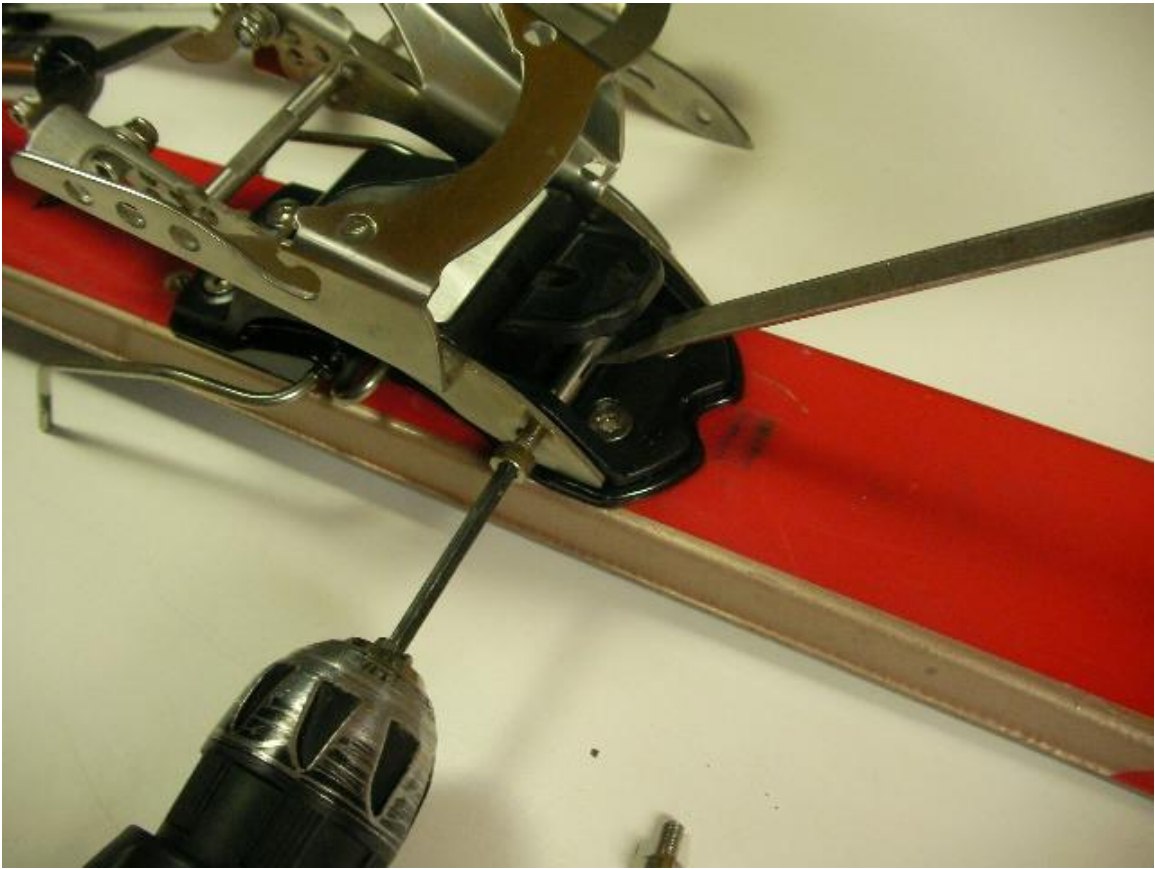

These instructions show how to quickly swap the toe box of the binding.

NTN compatible toe box is installed on the ski and will swap to 75mm norm.

installation complete.